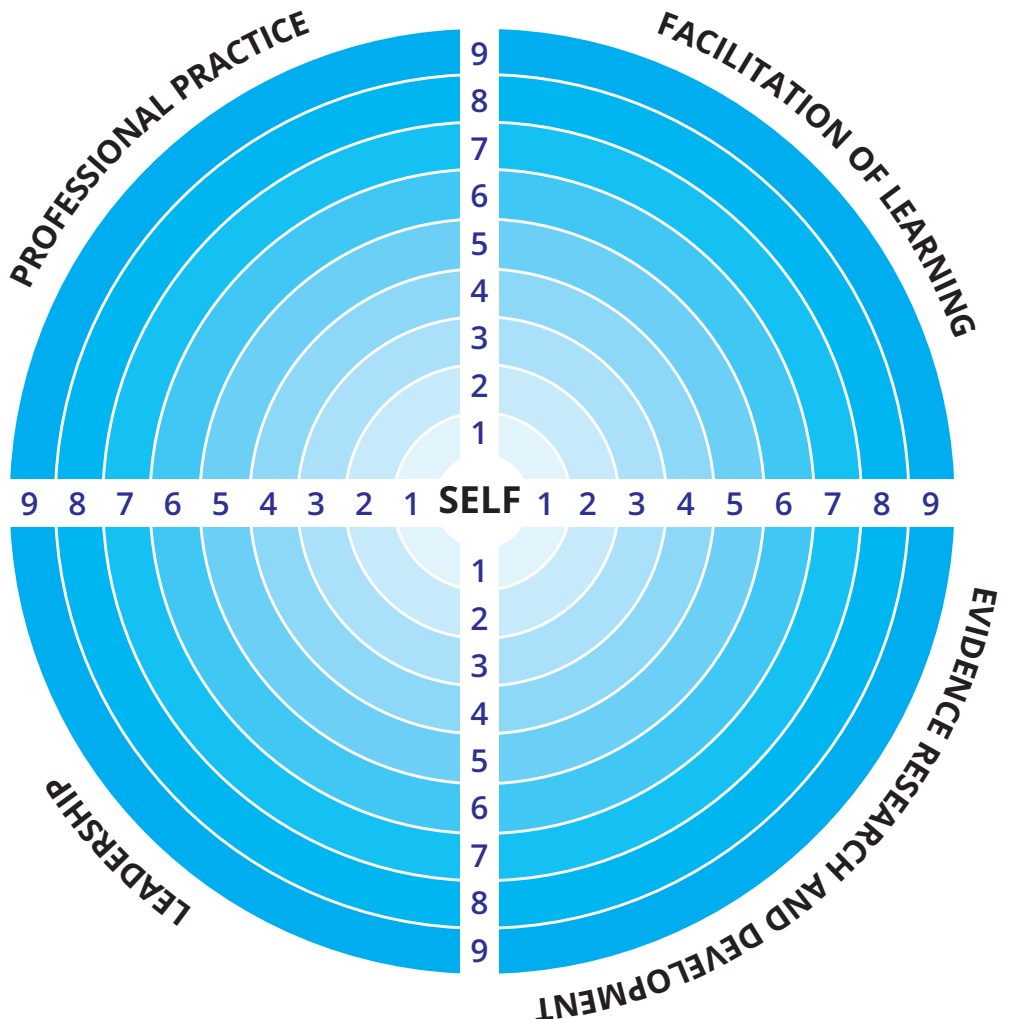

Career Development Framework: guiding principles for occupational therapy

Royal College of
Occupational
Therapists

My Career Profile:

To complete this profile, please read the mapping tips in the Implementation Guide and the Introduction section of the interactive Career Development Framework PDF, found at <https://www.rcot.co.uk/cpd-rcot>

Name: _____ Self-evaluation date: _____

Please ensure that you save this PDF to your desktop BEFORE making any changes, otherwise your data will be lost